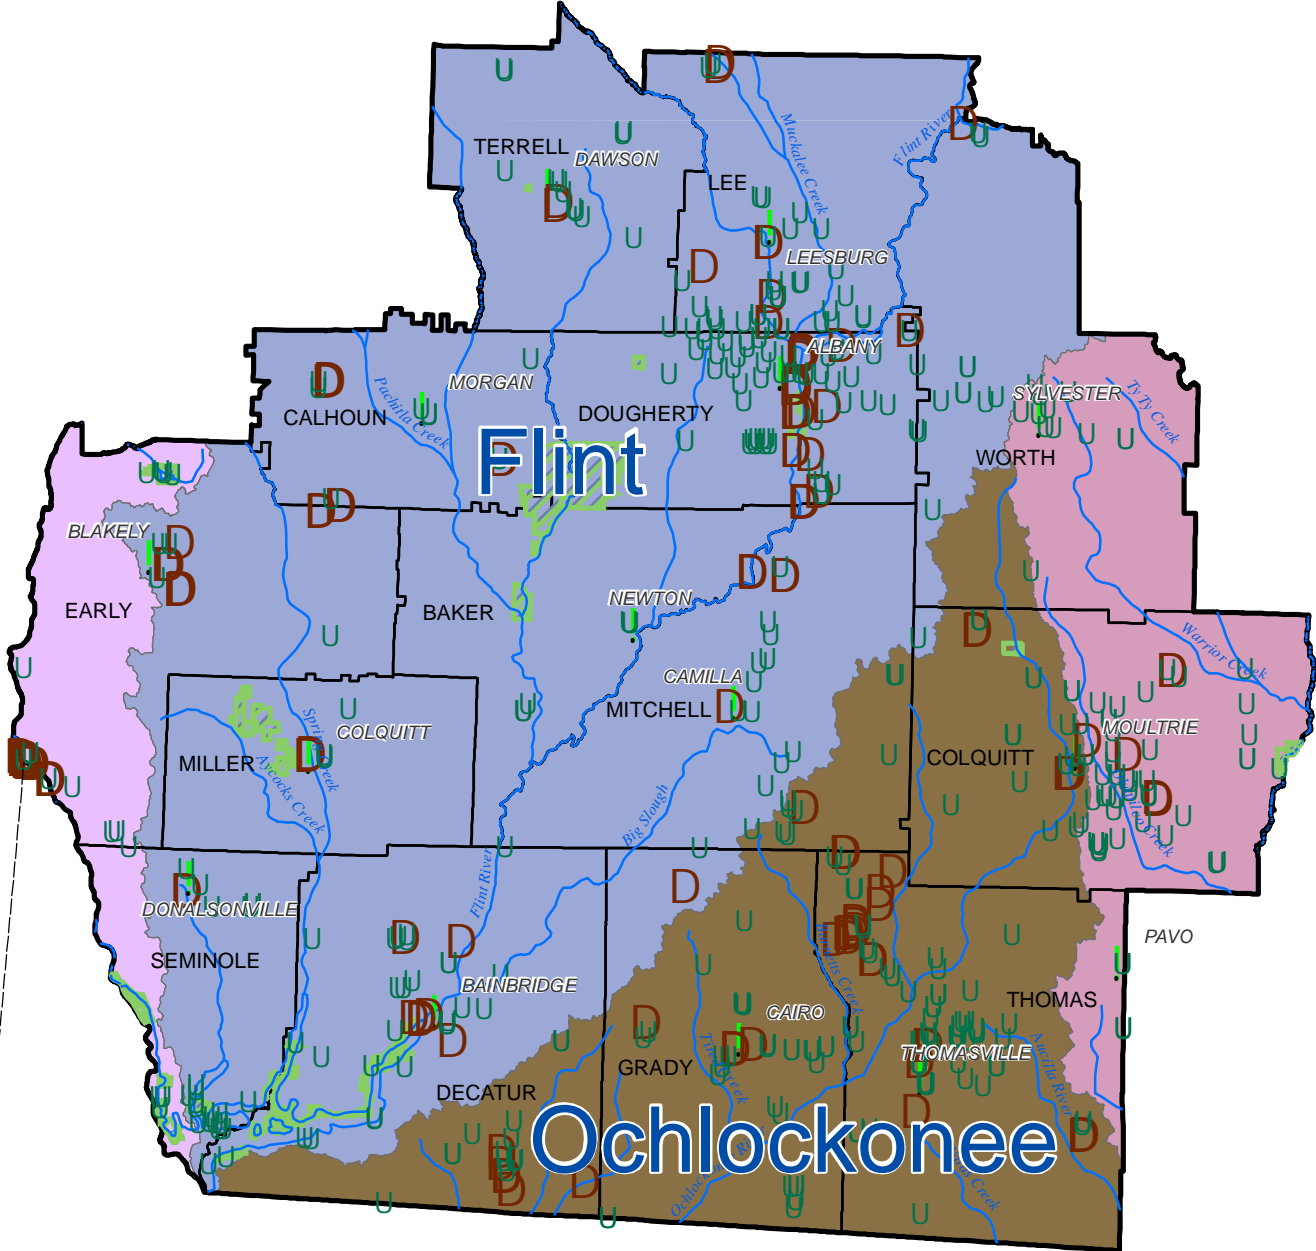

Lower Flint - Ochlockonee Water Planning Region

- Legend**
- U GW Withdrawals
 - D NPDES
 - ! Cities
 - Rivers
 - ▨ DNR Managed Lands
 - ▭ Counties
 - DNR Basins**
 - ▭ Chattahoochee
 - ▭ Flint
 - ▭ Ochlockonee
 - ▭ Suwannee

0 40 80 160 240 320 Miles